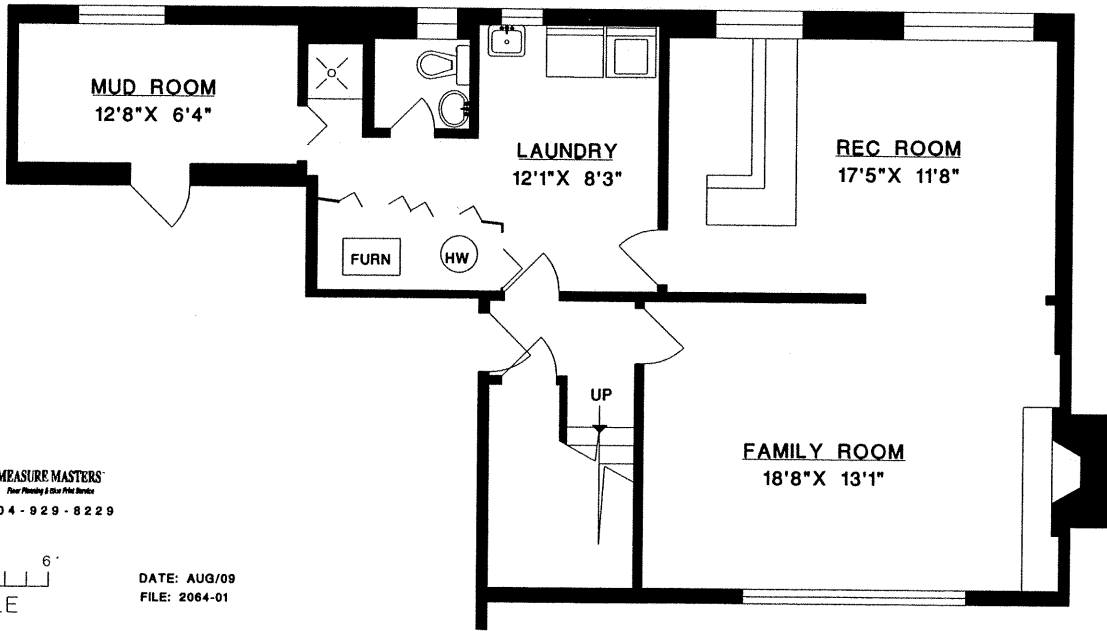

804 EAST KINGS ROAD
NORTH VANCOUVER

KEN SPONG
phone: 604-988-8000

MAIN FLOOR 1,404 SQ.FT.
LOWER FLOOR 891 SQ.FT.

TOTAL 2,295 SQ.FT.

DECK 386 SQ.FT.

MAIN FLOOR

LOWER FLOOR

DATE: AUG/09
FILE: 2064-01