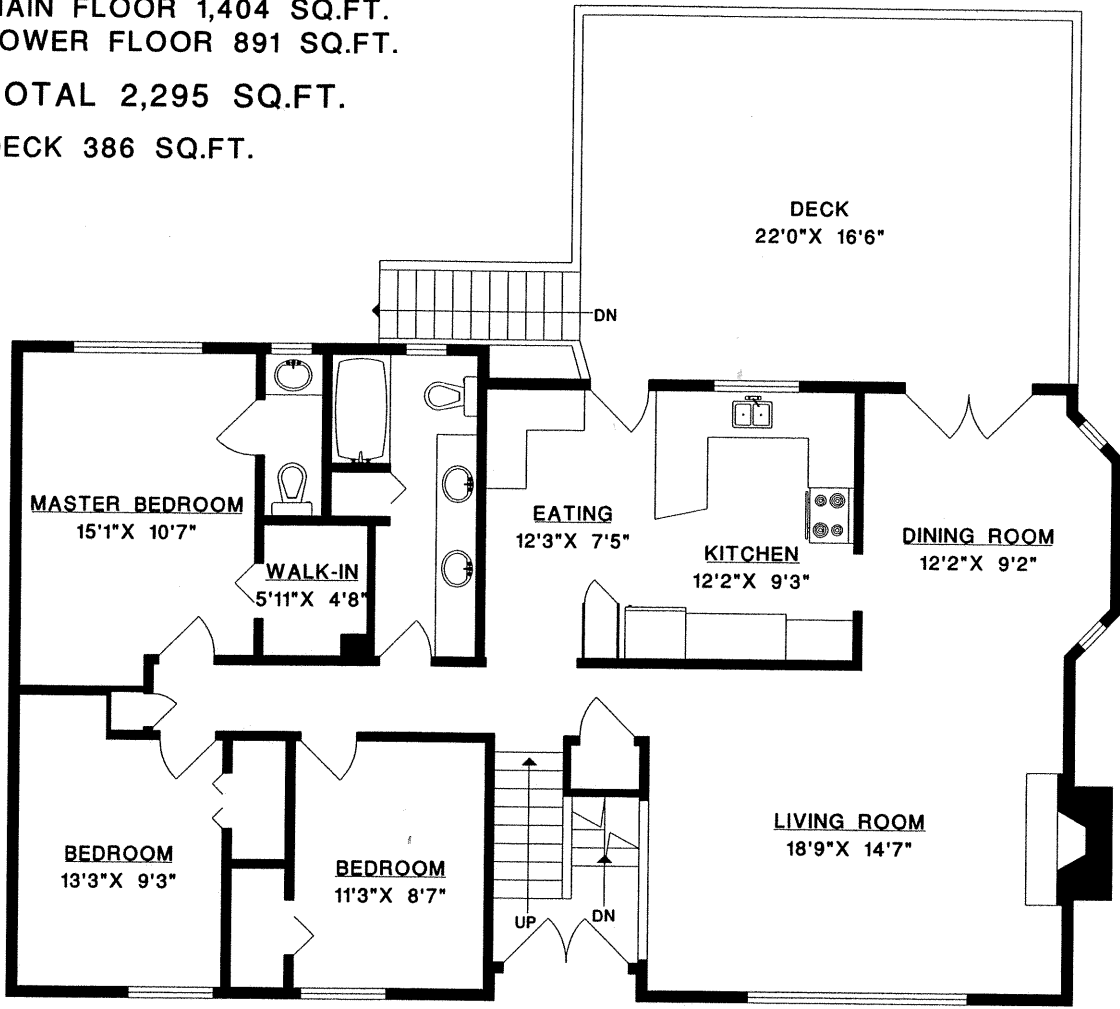

804 EAST KINGS ROAD
NORTH VANCOUVER

KEN SPONG
phone: 604-988-8000

MAIN FLOOR 1,404 SQ.FT.
LOWER FLOOR 891 SQ.FT.

TOTAL 2,295 SQ.FT.

DECK 386 SQ.FT.

MAIN FLOOR

LOWER FLOOR

DATE: AUG/09
FILE: 2064-01